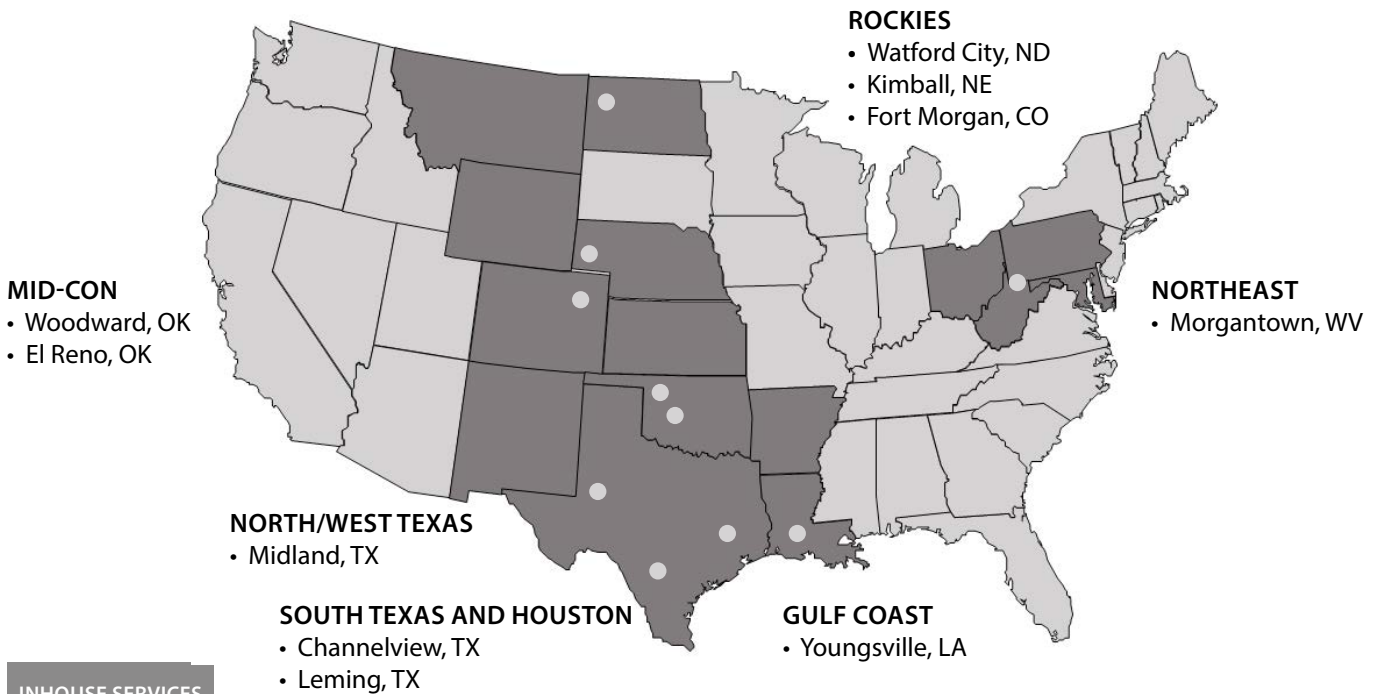

# U.S. LOCATIONS AND CAPABILITIES

Inspection Oilfield Services (IOS) operates facilities that service major oil and gas basins across the U.S.

## INHOUSE SERVICES

Location	Storage Yard	CNC Threading	Bucking	C&T Inspection	Pipe Repair	Coating	Pipe Straightening	Drill Pipe & BHA Inspection	CVD	Hard Banding	Cleaning
Channelview, TX	73 acres	X	X	X	X	X	X	X	X	X	X
Midland, TX	10 acres	X	X	X	X		X	X	X	X	
Leming, TX	63 acres	X	X	X	X		X	X	X	X	X
Youngsville, LA		X	X	X	X		X	X	X	X	X
Morgantown, WV	3 acres						X	X	X	X	X
Kimball, NE	145 acres	X	X	X	X		X	X	X		X
Watford City, ND	10 acres	X	X	X	X						
Fort Morgan, CO		X	X	X	X						
El Reno, OK	17 acres						X	X	X	X	
Woodward, OK	6 acres						X	X	X	X	

## MOBILE SERVICES

Location	Pipe Straightening	Drill Pipe & BHA Inspection	CVD	Drill Tool Inspections	Hard Banding	Rattling	Cleaning	Lathe Reface
Channelview, TX								
Midland, TX	X	X	X	X	X			X
Leming, TX								
Youngsville, LA				X				
Morgantown, WV	X	X	X	X	X	X	X	X
Kimball, NE		X	X	X			X	X
Watford City, ND								
Fort Morgan, CO								
El Reno, OK	X	X	X	X	X		X	X
Woodward, OK	X	X	X	X	X		X	X